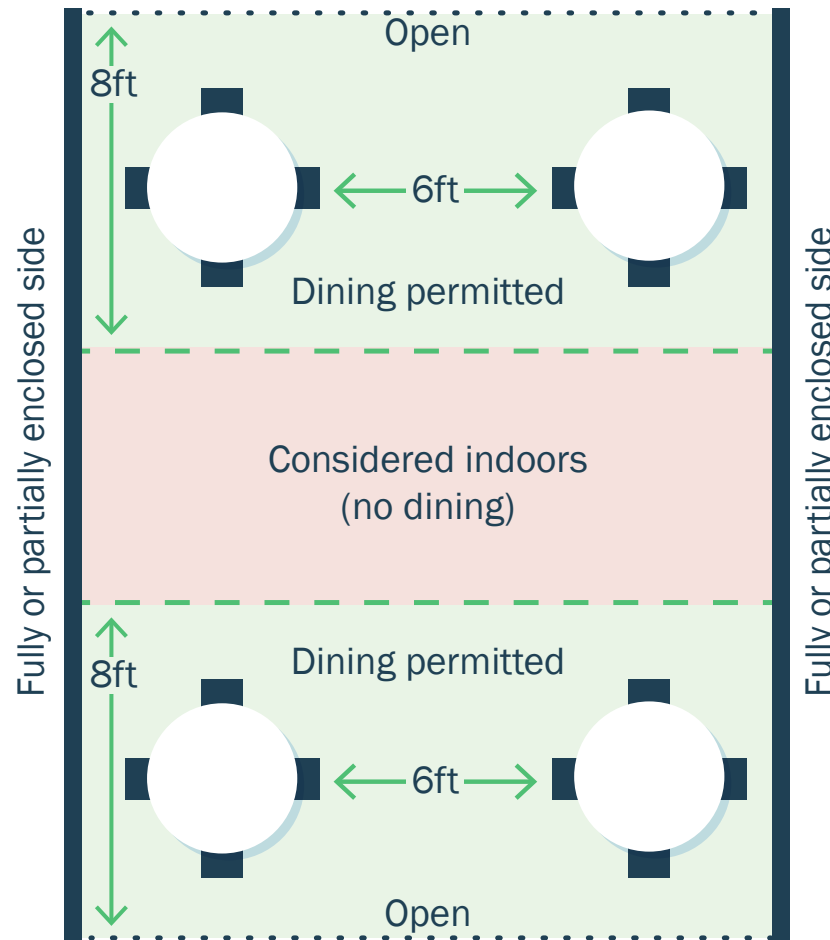

Outdoor Seating Enclosures

Open roofs or sides must be completely open to count. Partial roofs or sides, such as half tent sides or a low wall with open windows, count as closed sides.

Allowed

Fully enclosed space, like an igloo or small hut, with no more than 6 people from 1 group inside

Limited Seating

Not Allowed

Fully enclosed space, like an igloo or small hut, with 7+ people or 2+ groups inside